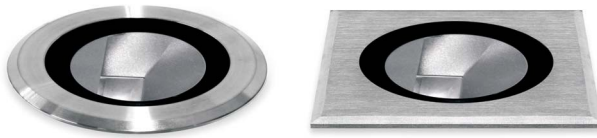

- Gretto Wash is an outdoor inground luminaire available either round or square.
- It has minimal aesthetic: luminaire installed with no visible screws.
- Body material: aluminium.
- Frame: stainless steel, AISI 316.
- Mounting box: plastic frame casing
- Safety glass: 6mm
- Power cable HO5RN-F 2x0.75mm<sup>2</sup> L= 1m
- Cable outer diameter: 6.5mm
- Cable gland: IP67
- Static load resistance: 2000 kgs
- L90/B10 50000h
- Ingress Protection: IP67
- IK Rate: IK07

IP67

Model	LED Power	CCT	CRI80 LED Source	CRI90 LED Source	Beam Angle	Shape	Type	Dimming Option*	Extras
			80 (80)	90 (90)					
<b>GRETTO WASH</b> (GRETTO W)	<b>4.1W</b> (4)	2700K (27C) 3000K (30C) 4000K (40C) 5000K (50C)	440lm 440lm 475lm 410lm	355lm 380lm 410lm 440lm	Assymetric (AS) 27°x42°	Round (RD) Square (SQ)	Fixed (FX)	Without Driver (00) 230VAC Non Dimmable (230ND) 24V/48DC Non Dimmable (2448ND) 24VDC PWM Dimmable (24DM) 48VDC PWM Dimmable (48DM)	No Extras (0) Emergency Kit (1)

\* With external IP68 casing box Dall, Phase cut, 1-10V dimming also possible.

Ordering Code Example: GRETTO W4-30C-90-AS-RD-FX-00-0